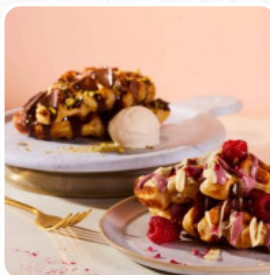

Heavenly Desserts Menu

<https://menulist.menu>
85 Division Street, Sheffield, United Kingdom
+441142780568 - <https://heavenlydesserts.co.uk>

The *menu of Heavenly Desserts* from Sheffield includes **141** meals. On average, **meals or drinks on [the menu](#)** cost about £8. The categories can be viewed on the menu below.