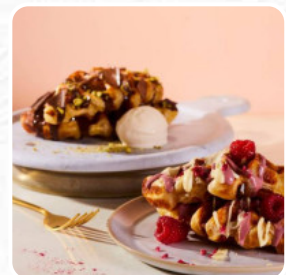

Heavenly Desserts Menu

<https://menulist.menu>
85 Division Street, Sheffield, United Kingdom
+441142780568 - <https://heavenlydesserts.co.uk>

The *menu of Heavenly Desserts* from Sheffield includes **141** meals. On average, **meals or drinks on [the menu](#)** cost about £8. The categories can be viewed on the menu below.