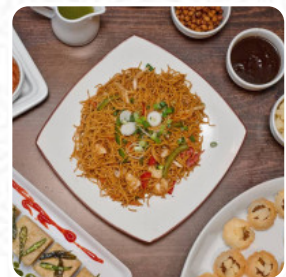

The restaurant from Reading offers **31** different dishes and drinks on [the card](#) at an average £6.