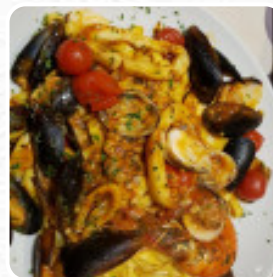

Don Bosco Menu

<https://menulist.menu>

Place De La Wallonie 22/2, Fontaine-l'evEque, Belgium
+3271525254 - <https://eumap.top/ristorante-don-bosco>

On this website, you can find the *complete menu* of Don Bosco from [Fontaine-l'evEque](#). Currently, there are **28** meals and drinks available. For **seasonal or weekly deals**, please contact the owner of the restaurant directly. You can also contact them through their website.