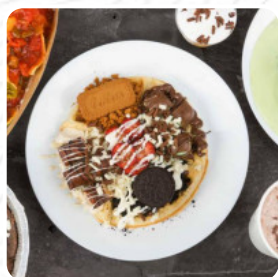

The restaurant from Glasgow offers **84** different meals and drinks on [the menu](#) at an average £6.