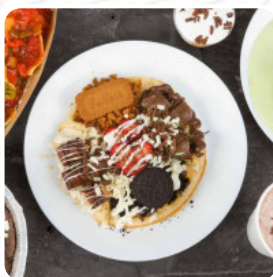

The restaurant from Glasgow offers **84** different meals and drinks on [the menu](#) at an average £6.