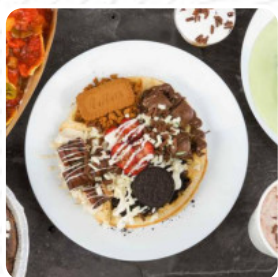

The restaurant from Glasgow offers **84** different meals and drinks on [the menu](#) at an average £6.