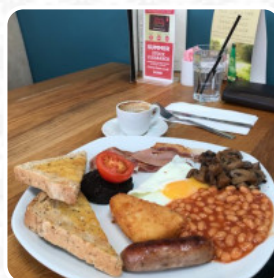

## *Wellingtons Bradmore Menu*

<https://menulist.menu>

Cherry Lane Garden Centre, Pendock Lane, Rushcliffe, United Kingdom  
+441159406177,+441158370020 - <http://Cherry-lane.co.uk>

Here you can find the [menu](#) of Wellingtons Bradmore in Rushcliffe. At the moment, there are **18** courses and drinks on the menu. You can inquire about **changing offers** via phone.