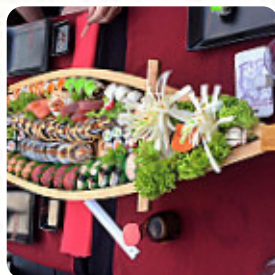

The Menu of Saki **Sushi** from Leuven includes about **18** different menus and drinks. On average, you pay for a dish / drink about $9.0.