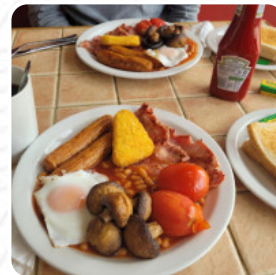

On this site, you can find the *complete [menu](#)* of *Corner House Cafe* from Kirklees. Currently, there are **18** courses and drinks up for grabs. For **seasonal or weekly deals**, please contact the restaurant owner directly. You can also contact them through their website.