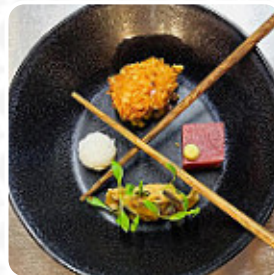

Simonstone Hall Country House And Menu

<https://menulist.menu>

Hawes, East Riding of Yorkshire, United Kingdom
+441969667255 - <http://simonstonehall.com/dining>

On this website, you can find the **complete [menu](#) of Simonstone Hall Country House And** from East Riding of Yorkshire. Currently, there are **21** meals and drinks up for grabs. For *changing offers*, please contact the owner of the restaurant directly. You can also contact them through their website.