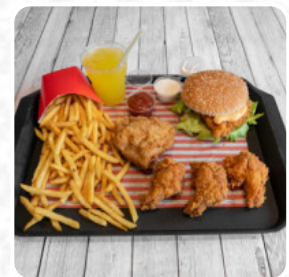

A comprehensive [menu](#) of Weldfinn from Kingston upon Thames covering all 9 dishes and drinks can be found here on the food list. For *seasonal or weekly deals*, please get in touch via phone or use the contact details provided on the website.