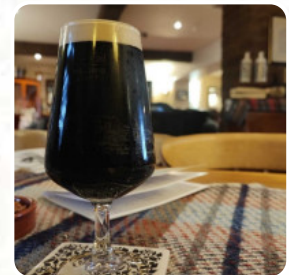

On this homepage, you can find the **complete [menu](#) of Cat Fiddle (forest Distillery)** from Macclesfield Forest and Wildboarclough. Currently, there are 18 menus and drinks available. For **seasonal or weekly deals**, please contact the owner of the restaurant directly. You can also contact them through their website.