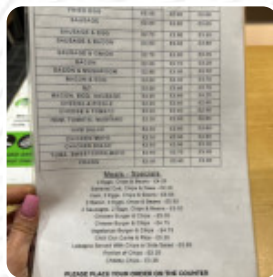

Brown Sugar Menu

<https://menulist.menu>
74 High Street, Chiltern, United Kingdom
+447432654114,+441494794722

A comprehensive [menu](#) of Brown Sugar from Chiltern covering all 5 dishes and drinks can be found here on the menu. For changing offers, please get in touch via phone or use the contact details provided on the website.

Brown Sugar Menu

Toast

TOAST

Drinks

DRINKS

Soft Drinks

PEPSI

Bread

BACON

LETTUCE

TOMATO

Brown Sugar Menu

Brown Sugar

74 High Street, Chiltern, United Kingdom

Opening Hours:

 gallery image