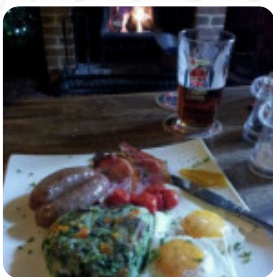

The King's Arms Public House Menu

<https://menulist.menu>

10 Market Hill, Uttlesford, United Kingdom

+441799522768 - <http://www.thekingsarmssaffronwalden.co.uk/>

Here you can find the [menu](#) of **The King's Arms Public House** in Uttlesford. At the moment, there are **12** courses and drinks on the card. You can inquire about *seasonal or weekly deals* via phone.