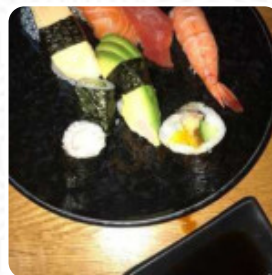

Umino Sushi Menu

<https://menulist.menu>

Georges Henrilaan 241, Sint-lambrechts-woluwe, Belgium
+3227722098 - <https://www.yamasushi.be/>

The menu of Umino [Sushi](#) from Sint-lambrechts-woluwe includes **19** dishes. On average, **dishes or drinks on [the card](#)** cost about \$10.8. The categories can be viewed on the menu below.