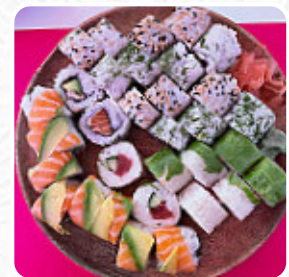

Sushi World Madou Menu

<https://menulist.menu>
Rue Des Cultes 5, Brussel Centrum, Belgium
+3222232322

The Menu of Sushi World Madou from Brussel Centrum contains about **19** different dishes and drinks. On average, you pay for a dish / drink about \$7.7.