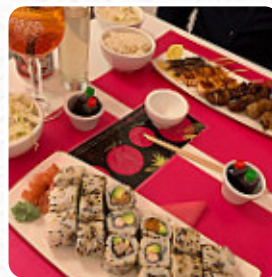

Sushi World Madou Menu

<https://menulist.menu>
Rue Des Cultes 5, Brussel Centrum, Belgium
+3222232322

The Menu of Sushi World Madou from Brussel Centrum contains about **19** different dishes and drinks. On average, you pay for a dish / drink about \$7.7.