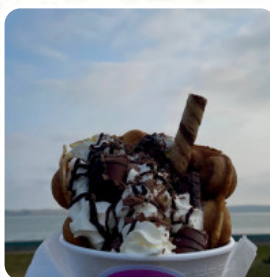

Sugar Rays Menu

<https://menulist.menu>
4 Eastern Esplanade, Castle Point, United Kingdom
+441268683026 - <http://visitingcanvey.co.uk/>

On this site, you can find the **complete [menu](#) of Sugar Rays** from Castle Point. Currently, there are 19 meals and drinks available. For **changing offers**, please contact the owner of the restaurant directly. You can also contact them through their website.