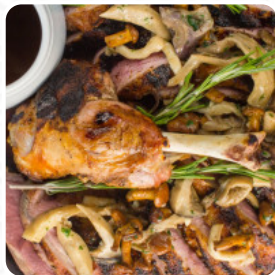

Le Cafe Du Marche Menu

<https://menulist.menu>
Smithfield Market, City of London, Westminster, United Kingdom
+442076081609

A comprehensive [menu](#) of Le Cafe Du Marche from City of London, Westminster covering all **19** dishes and drinks can be found here on the menu. For **changing offers**, please get in touch via phone or use the contact details provided on the website.