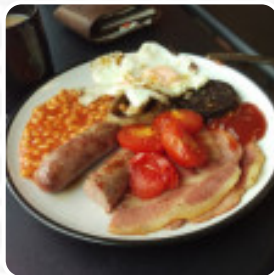

The Rainbow Cafe Menu

<https://menulist.menu>
157 High Street, North Norfolk, United Kingdom
+447881446225,+441692581362

On this site, you can find the **complete [menu](https://menulist.menu)** of **The Rainbow Cafe** from North Norfolk. Currently, there are **18** menus and drinks available. For **changing offers**, please contact the owner of the restaurant directly. You can also contact them through their website.