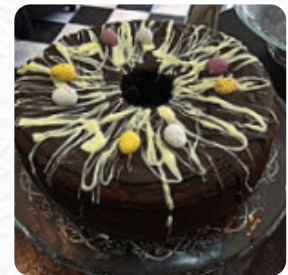

On this webpage, you can find the **complete [menu](#)** of **The Patchwork Mouse Art Cafe** from [Stroud](#). Currently, there are **19** meals and drinks available. For *changing offers*, please contact the owner of the restaurant directly. You can also contact them through their website.