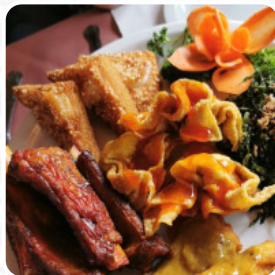

The Grain Barge Menu

<https://menulist.menu>
Embankment Rd, Peterborough, United Kingdom
+441733311967 - <http://www.facebook.com/thegrainbarge/>

On this webpage, you can find the **complete menu** of The Grain Barge from Peterborough. Currently, there are 19 dishes and drinks up for grabs. For **changing offers**, please contact the owner of the restaurant directly. You can also contact them through their website.

COKE

Chicken Dishes

SWEET AND SOUR CHICKEN

Fried Rice

FRIED RICE

Ingredients Used

BANANA

DUCK

EGG

PRAWNS

These Types Of Dishes Are Being Served

MEAT

FISH

CHICKEN

TOSTADAS

SOUP