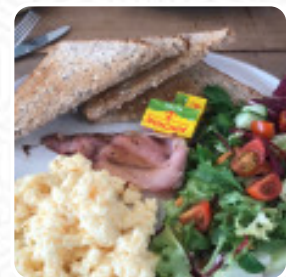

The Foxes' Den Community Cafe Menu

<https://menulist.menu>
Bentfeld Road, Bracknell Forest, United Kingdom
+447919448254,+441344305500

Here you can find the [menu](#) of **The Foxes' Den Community Cafe** in Bracknell Forest. At the moment, there are **13** menus and drinks on the food list. You can inquire about *changing offers* via phone.