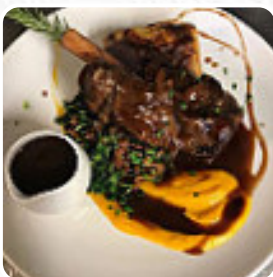

The Fox Inn Menu

<https://menulist.menu>

The Inner Down, South Gloucestershire, United Kingdom
+441454412507 - <http://www.facebook.com/thefoxinnolddown>

On this website, you can find the *complete [menu](#)* of *The Fox Inn* from South Gloucestershire. Currently, there are **11** courses and drinks available. For **seasonal or weekly deals**, please contact the owner of the restaurant directly. You can also contact them through their website. The Fox Inn is a charming free house owned by Phil and Lynn for 23 years, located in the heart of Old Down. It features low, oak-beamed ceilings and a cozy log fire that is always kept burning in the winter. The pub offers a selection of six real ales and an impressive food menu featuring locally sourced meat and vegetables. Outside, guests can enjoy a large, beautiful beer garden that is family and dog-friendly, as well as a terrace adorned with grapevines.

ROTI

Drinks

BEER

DRINKS

These Types Of Dishes Are Being Served

TUNA STEAK

FISH

MEAT