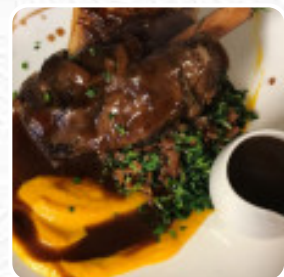

The Fox Inn Menu

<https://menulist.menu>

The Inner Down, South Gloucestershire, United Kingdom
+441454412507 - <http://www.facebook.com/thefoxinnolddown>

On this website, you can find the *complete [menu](#)* of *The Fox Inn* from South Gloucestershire. Currently, there are **11** courses and drinks available. For **seasonal or weekly deals**, please contact the owner of the restaurant directly. You can also contact them through their website. The Fox Inn is a charming free house owned by Phil and Lynn for 23 years, located in the heart of Old Down. It features low, oak-beamed ceilings and a cozy log fire that is always kept burning in the winter. The pub offers a selection of six real ales and an impressive food menu featuring locally sourced meat and vegetables. Outside, guests can enjoy a large, beautiful beer garden that is family and dog-friendly, as well as a terrace adorned with grapevines.

ROTI

Drinks

BEER

DRINKS

These Types Of Dishes Are Being Served

TUNA STEAK

FISH

MEAT