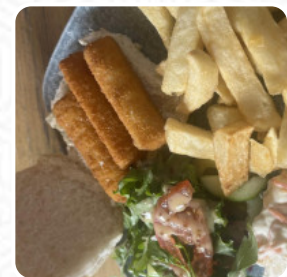

Here you can find the [menu](#) of The Plough Bar Restaurant in [St. Asaph](#). At the moment, there are 19 courses and drinks on the menu. You can inquire about **changing offers** via phone.