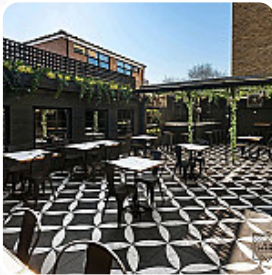

## ***The Lost Angel Gaslight Grill Menu***

<https://menulist.menu>

339 Battersea Park Road, Wandsworth, United Kingdom  
(+44)2076222112 - <http://www.lostangel.co.uk>

On this site, you can find the **complete [menu](#) of The Lost Angel Gaslight Grill** from Wandsworth. Currently, there are **19** courses and drinks available. For *changing offers*, please contact the owner of the restaurant directly. You can also contact them through their website. The Lost Angel is a late-night cocktail bar with live music and a DJ, featuring a year-round garden. The Gaslight Grill inside specializes in rare breed steaks, boozy sauces, and gin. The venue has a Victoriana Steampunk vibe with three bars, two rooms, and a garden with a heated undercover area. Open until 2am on Fridays and Saturdays, there are drink reservations available every night. Enjoy hedonistic weekends, lazy Sunday afternoons, and weekday steak, sauce, and handcrafted cocktail sessions. Join us for cocktail classes and a unique twist on Afternoon Tea on Saturdays. Visit The Lost Angel Gaslight Grill for a memorable experience.