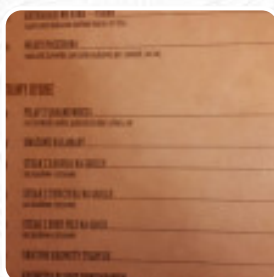

## ***Taverna Elpida Řecká Restaurace Menu***

<https://menulist.menu>

Studentská 781, Novy Bohumin, Czech Republic

+420596014078,+420596014198 - <https://www.facebook.com/tavernaelpida/>

Here you can find the [menu](#) of Taverna Elpida Řecká Restaurace in [Novy Bohumin](#). At the moment, there are **6** courses and drinks on the card. You can inquire about **seasonal or weekly deals** via phone.

# *Taverna Elpida Řecká Restaurace Menu*