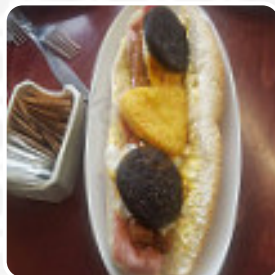

## *The Coffee Tree Xperience Menu*

<https://menulist.menu>

Fen Road Guyhirn Wisbech, Fenland, United Kingdom

+441945450951 - <http://www.facebook.com/The-Coffee-Tree-Xperience-230208243806523/>

Here you can find the [menu](#) of *The Coffee Tree Xperience* in Fenland. At the moment, there are **8** menus and drinks on the card. You can inquire about **seasonal or weekly deals** via phone. Friendly café offering a variety of hot and cold dishes, including full English breakfast, sandwiches, lasagna, and gammon. Serving Lavazza coffee. We also host evening events such as Bike Night every Wednesday during summer and Car Nights every Monday at the beginning and end of the month. Takeaway options are available through phone orders or in-person at the café.