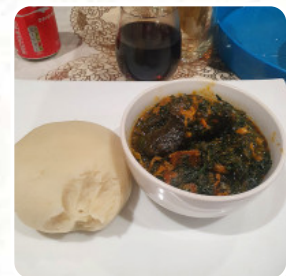

On this webpage, you can find the **complete menu** of Lagos Island from Waltham Forest. Currently, there are **11** menus and drinks up for grabs. For *changing offers*, please contact the restaurant owner directly. You can also contact them through their website.