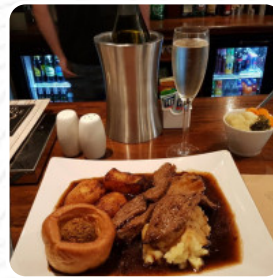

## ***Lodge Menu***

<https://menulist.menu>

144 Cheetham Hill Road, Tameside, United Kingdom

+441613049870 - <https://www.facebook.com/pages/Lodge-Dukinfield/485853618238545>

On this webpage, you can find the **complete menu** of **Lodge** from Tameside. Currently, there are 20 dishes and drinks available. For **changing offers**, please contact the restaurant owner directly. You can also contact them through their website.