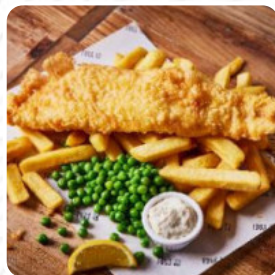

Here you can find the [menu](#) of *Spindle And Thread* in Wycombe. At the moment, there are **4** courses and drinks on the food list. You can inquire about **seasonal or weekly deals** via phone. The Spindle and Thread is a welcoming pub located in the historic town of High Wycombe. We offer a delicious carvery every day, along with a variety of pub favorites. Our extensive menu includes drinks from around the world, ensuring there is something for everyone to enjoy. Come and relax by our cozy fireplace, unwind after a busy day, or kick back on the weekend. Bring the whole family, as we have a children's play area for the kids to explore. From cask ales to chicken tikka masala, The Spindle and Thread has something for every taste.