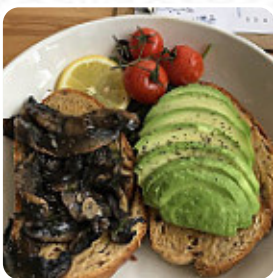

Here you can find the [menu](#) of *The Garden By Leaf* in Liverpool. At the moment, there are **20** courses and drinks on the menu. You can inquire about **changing offers** via phone.