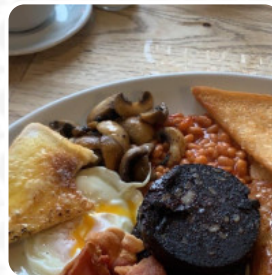

## ***Elaine's Tearoom Menu***

<https://menulist.menu>

Home Barn, Lancaster, United Kingdom

+441729824114 - <http://www.stagwalks.com/Elaines/Elainestearoom.htm>

A **comprehensive [menu](#)** of Elaine's Tearoom from Lancaster covering all 20 menus and drinks can be found here on the card. For **seasonal or weekly deals**, please get in touch via phone or use the contact details provided on the website.