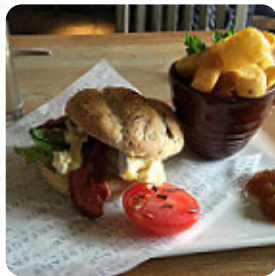

Here you can find the [menu](#) of **The Churchmouse** in County Durham. At the moment, there are 20 courses and drinks on the card. You can inquire about **seasonal or weekly deals** via phone. The Church Mouse in Chester-le-Street offers a charming country pub experience with a rustic atmosphere. Enjoy hearty, seasonal pub food from our menu, along with carefully selected cask ales and fine wines at our bar.