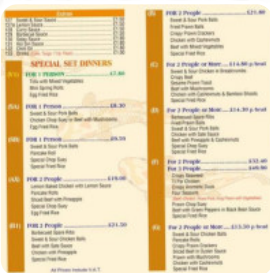

# Wan Ying House Menu

<https://menulist.menu>

143 Kingston Rd, Spelthorne, United Kingdom

+441784453946 - <https://www.facebook.com/pages/Wan-Ying-House/147364135323177>

A comprehensive [menu](#) of Wan Ying House from Spelthorne covering all 20 courses and drinks can be found here on the card. For *changing offers*, please get in touch via phone or use the contact details provided on the website.