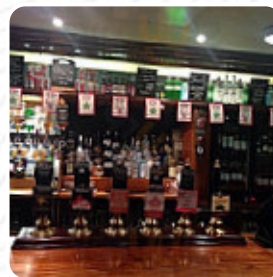

## ***The King's Ford Menu***

<https://menulist.menu>

250-252 Chingford Mount Road, Waltham Forest, United Kingdom  
+442085239365 - <http://www.jdwetherspoon.co.uk/home/pubs/the-kings-ford>

Here you can find the [menu](#) of **The King's Ford** in Waltham Forest. At the moment, there are **5** menus and drinks on the menu. You can inquire about *changing offers* via phone.