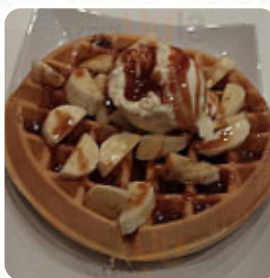

The Sweet Spot Menu

<https://menulist.menu>
284 Kilburn High Road, Camden, United Kingdom
+442073720444

On this webpage, you can find the **complete [menu](https://menulist.menu)** of **The Sweet Spot** from Camden. Currently, there are 6 dishes and drinks available. For **changing offers**, please contact the owner of the restaurant directly. You can also contact them through their website.