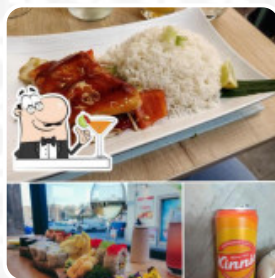

Local Red Wines	€12.50	€17.50
THE CLASSIC COLLECTION CABERNET SAUVIGNON	-	9.00
MEDVA SPINNA CABERNET SAUVIGNON	9.00	10.00
Local White Wines	€12.50	€17.50
CLASSIC COLLECTION PINOIT SAUVIGNON BLANC	-	9.00
MEDVA SPINNA PINOIT SAUVIGNON BLANC	9.00	10.00
Local Rose Wines	€12.50	€17.50
MEDVA, ROSE SAUVIGNON - CABERNET SAUVIGNON	9.00	10.00
Local Sparkling Wines	€12.50	€17.50
BELLESCIA PROSECCO	-	10.00

Buy by the glass
MALTA WINE & SPIRITS 2021